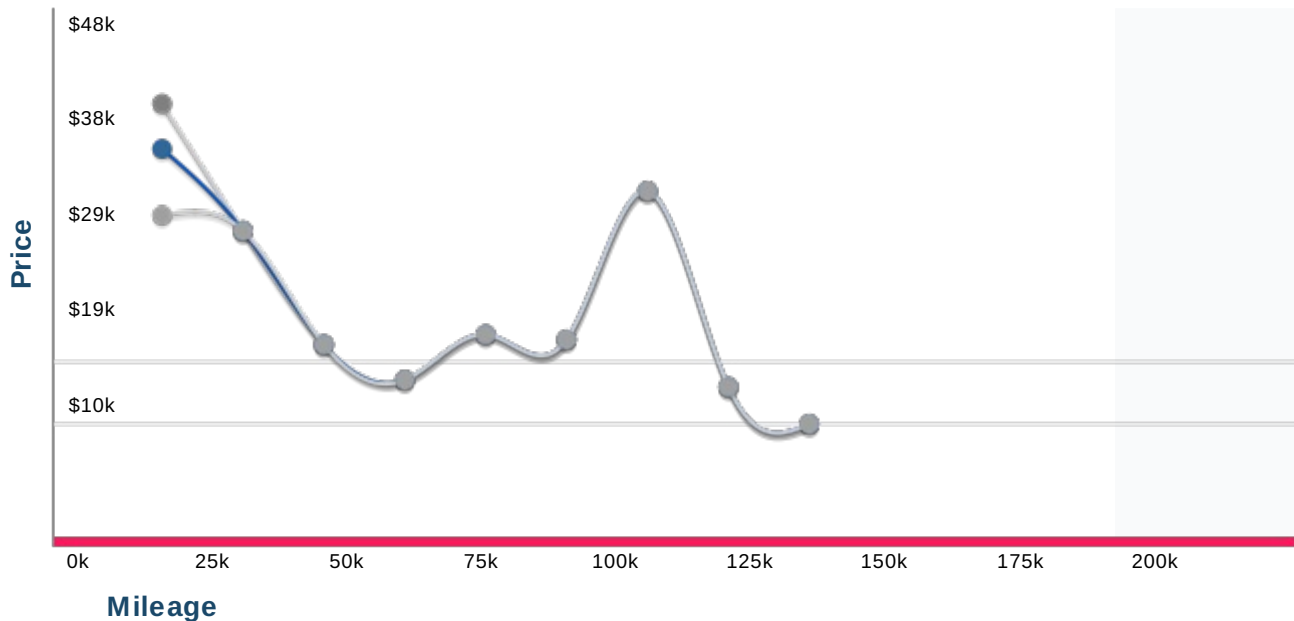

Mileage	Average actual sold price
0 to 25,000 miles	\$25,256
25,001 to 50,000 miles	N/A
50,001 to 75,000 miles	N/A
75,001 to 100,00 miles	N/A
100,000 or more miles	\$7,970

Mileage vs Price

Comparable Sales History

No	Price	Miles	Date	Location	VIN	Description
1	\$9,800	104,142	08/29/2013	Cypress, TX	JN1AZ34D94T162077	Nissan 350Z 350Z - 2d coupe 6 Cylinder 214 HP
2	\$25,256	20,000	08/27/2013	Austin, TX	JN1AZ36A84T012870	Nissan 350Z 350Z ROADSTER - roadster 6 Cylinder 214 HP